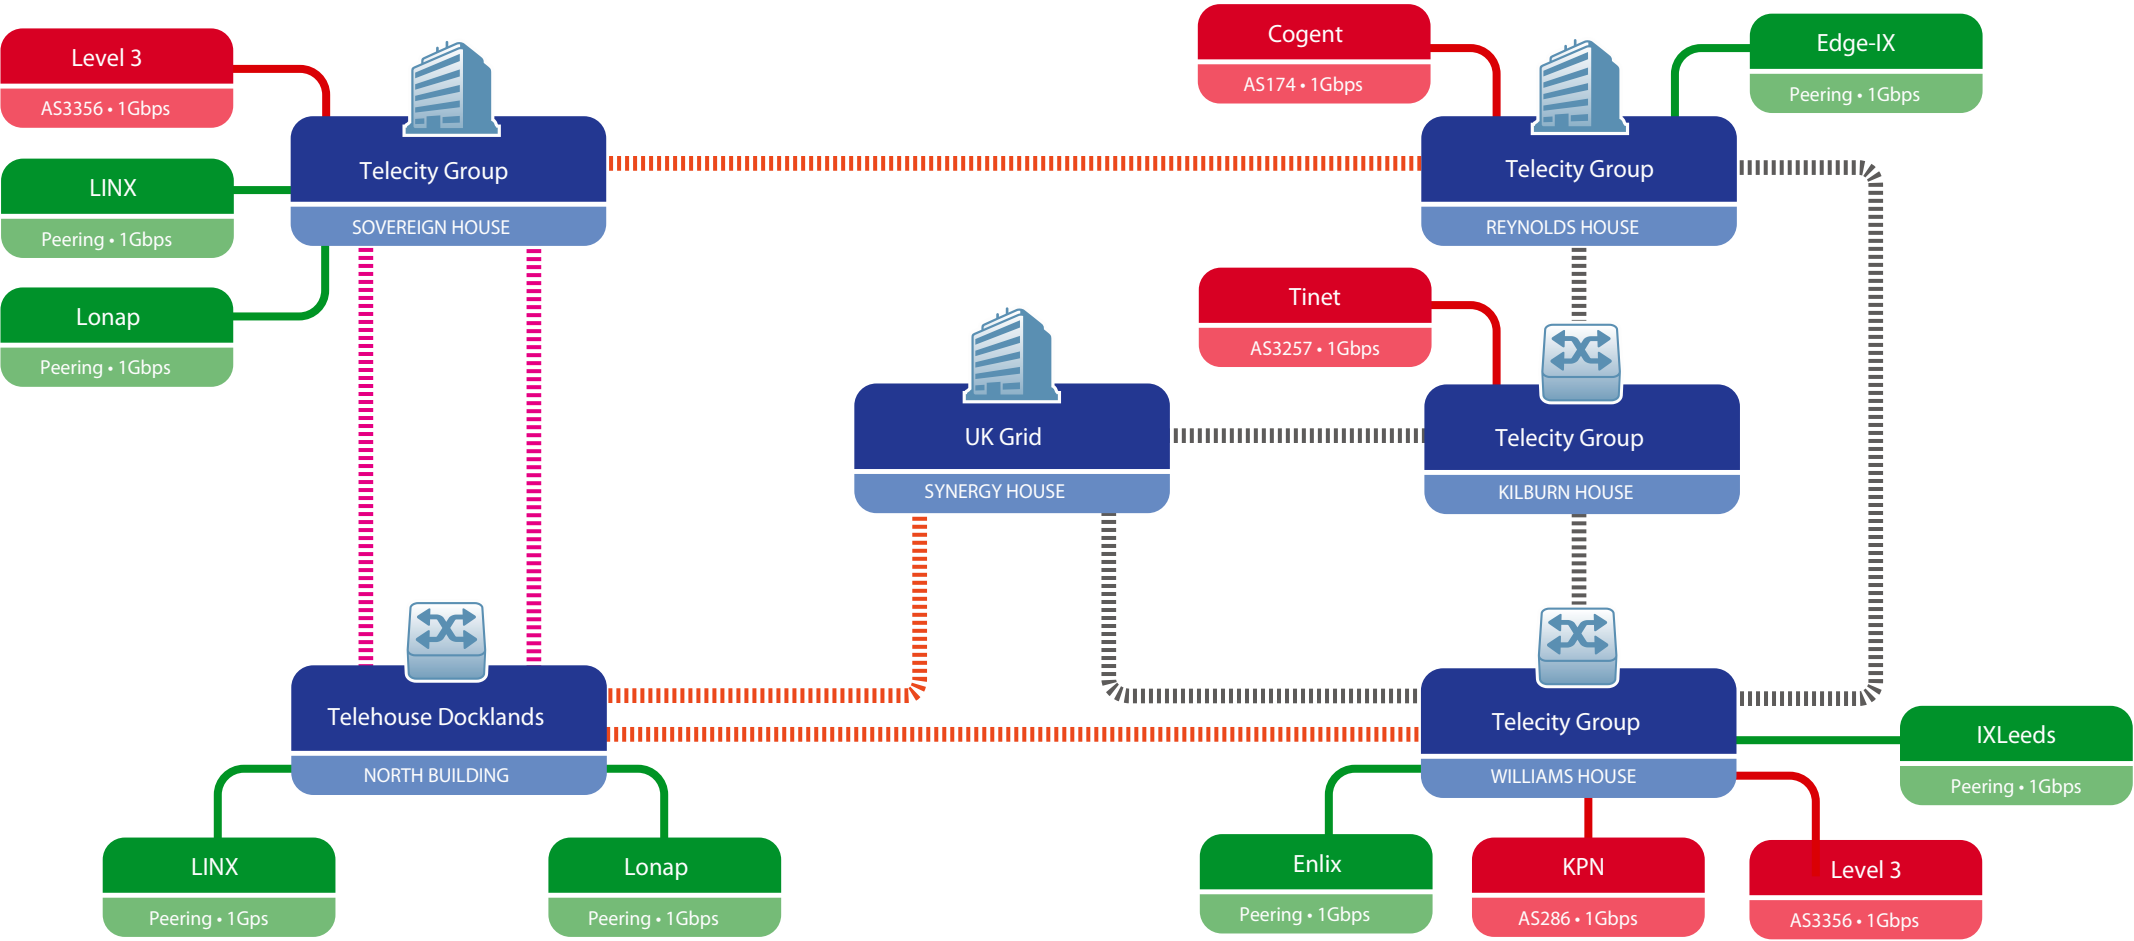

Bytemark Network AS35425

 Hosting Site
 Connectivity Site

 Diverse Ethernet
 Dark Fibre
 CWDM Wavelength