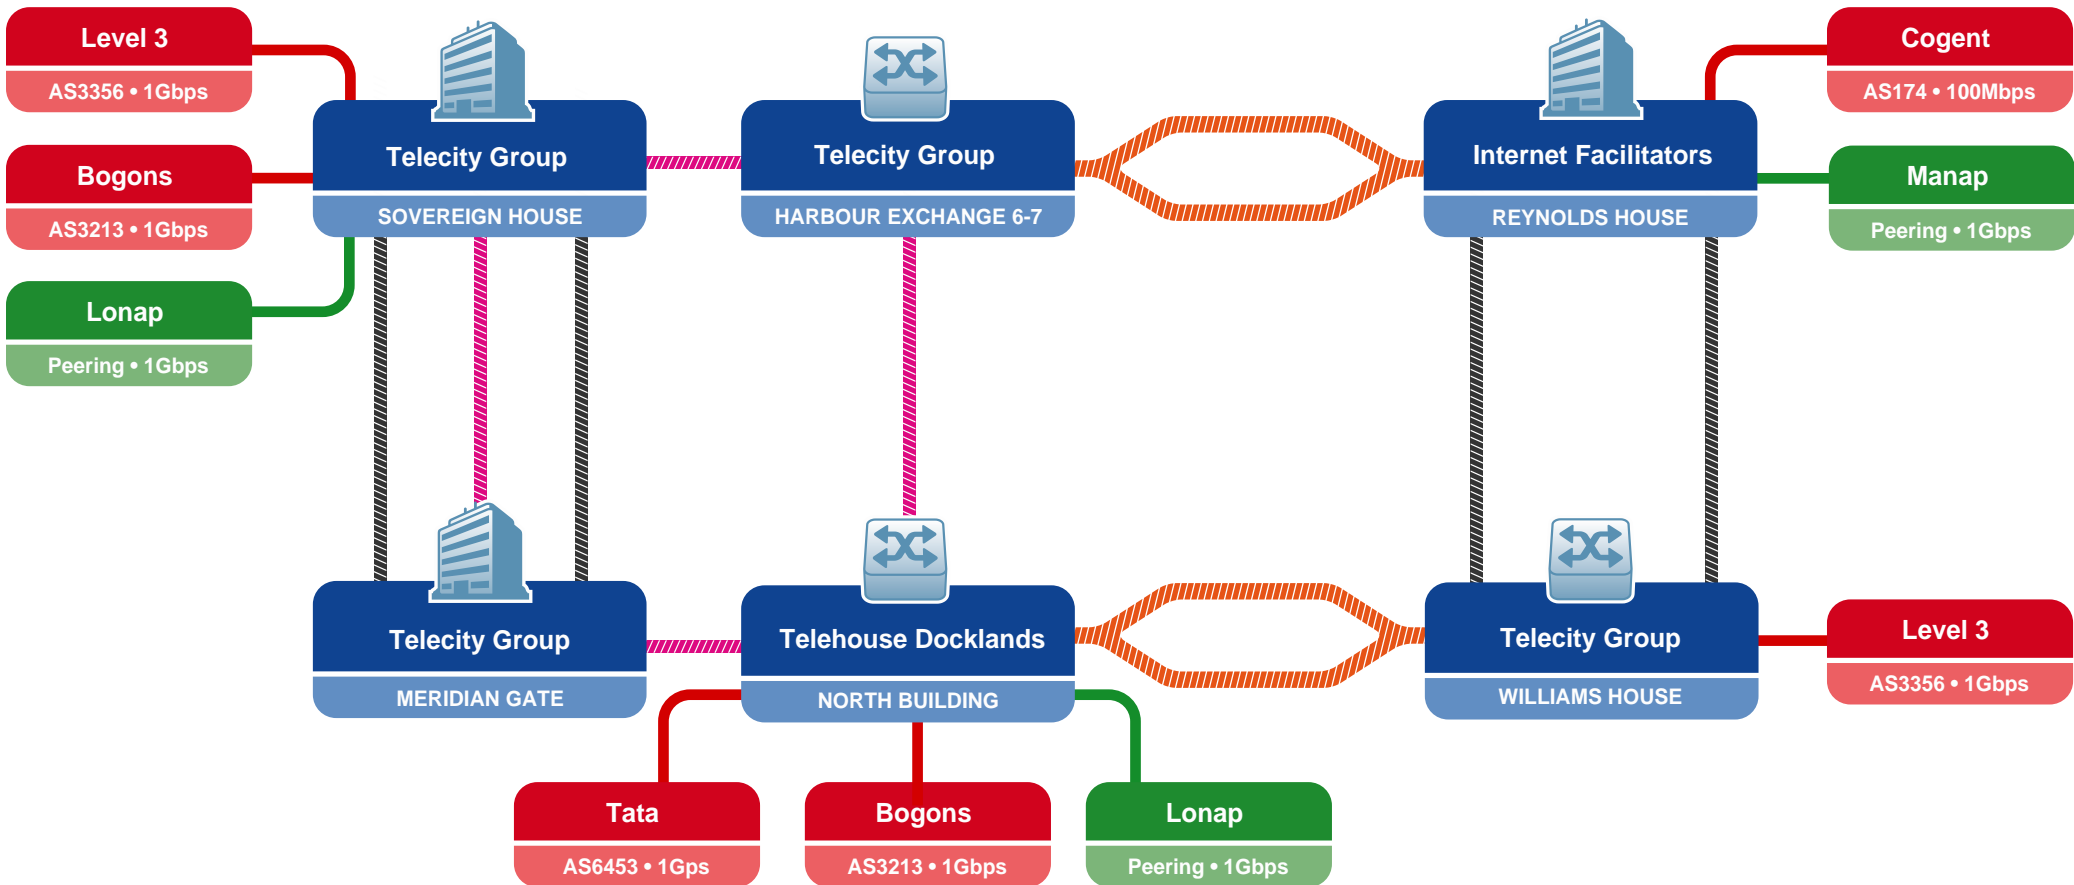

Bytemark Network AS35425

 Hosting Site
 Connectivity Site

 Diverse Gigabit Ethernet
 Dark Fibre
 CWDM Gigabit Wavelength