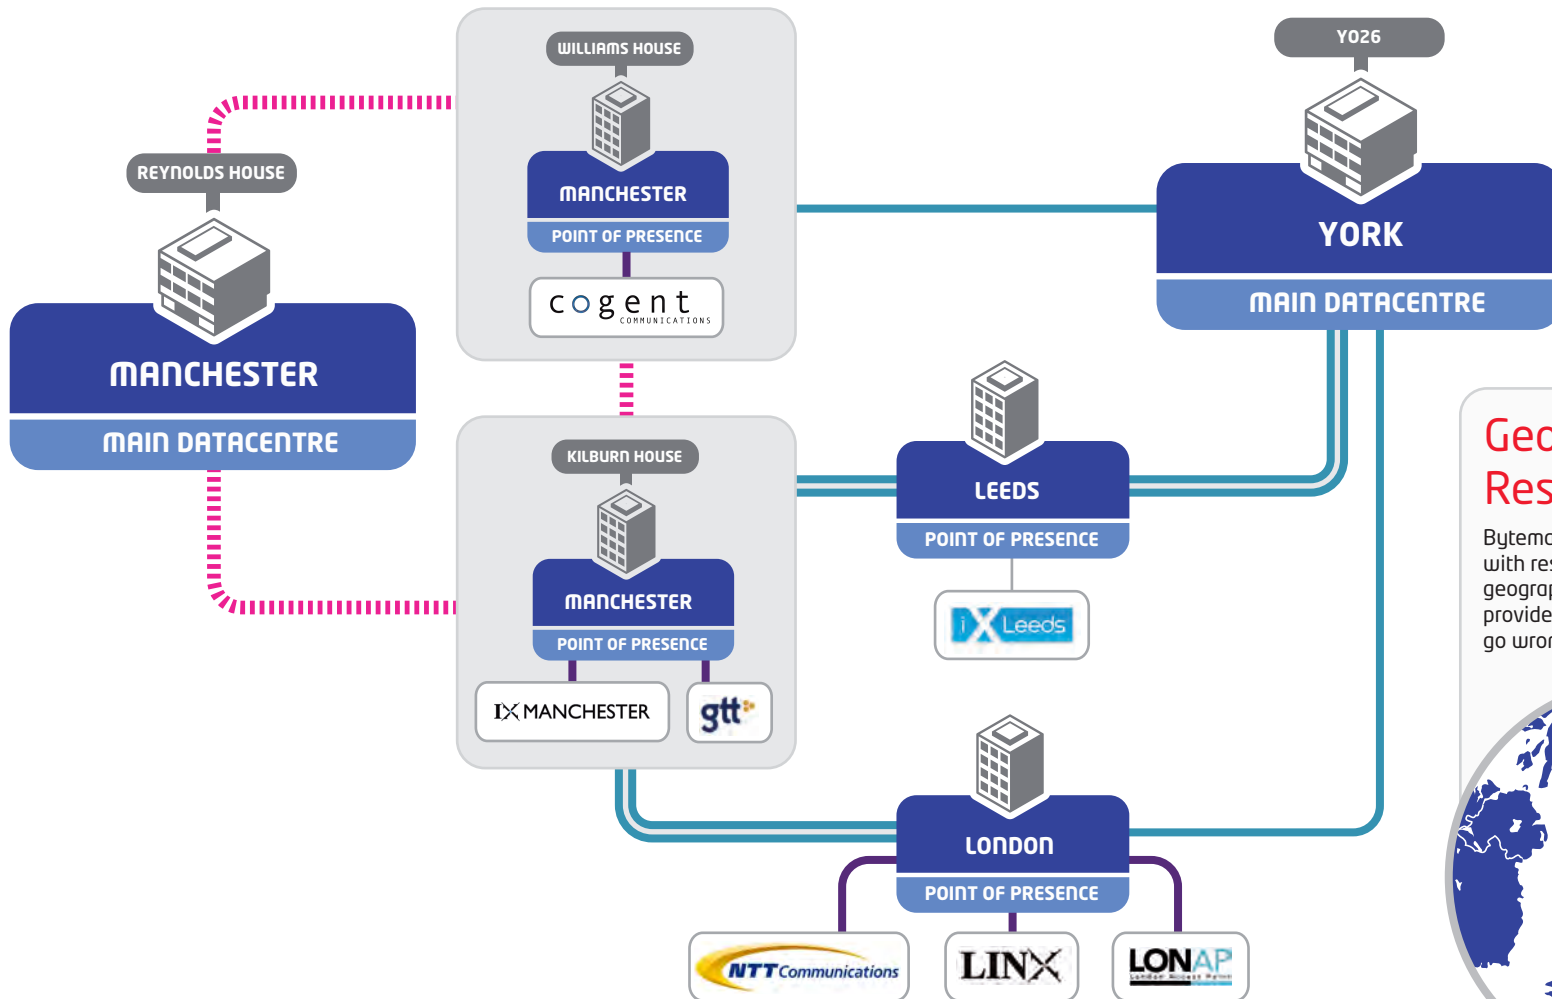

# Network Overview

## Geographical Resilience

Bytemark's network is designed with resilience in mind. We use geographically diverse links which provide redundancy in case things go wrong.

**DATE OF ISSUE**  
30/10/2015

### KEY

DARK FIBRE

10Gbps WAVELENGTHS