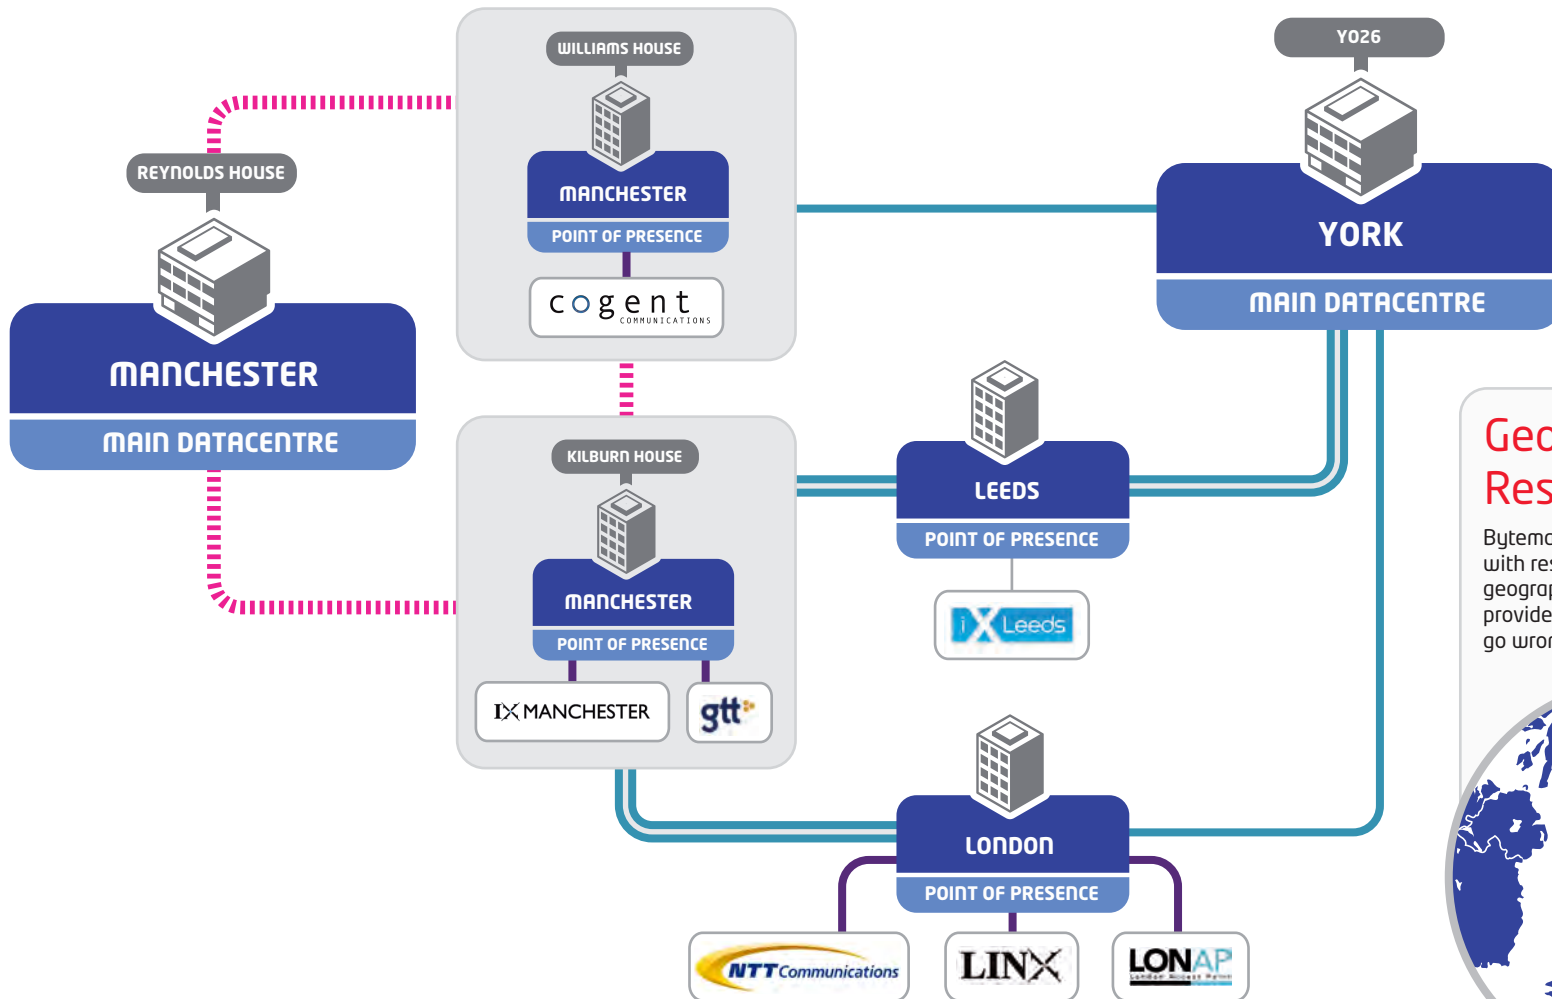

Network Overview

Geographical Resilience

Bytemark's network is designed with resilience in mind. We use geographically diverse links which provide redundancy in case things go wrong.

DATE OF ISSUE
30/10/2015

KEY
DARK FIBRE
10Gbps WAVELENGTHS