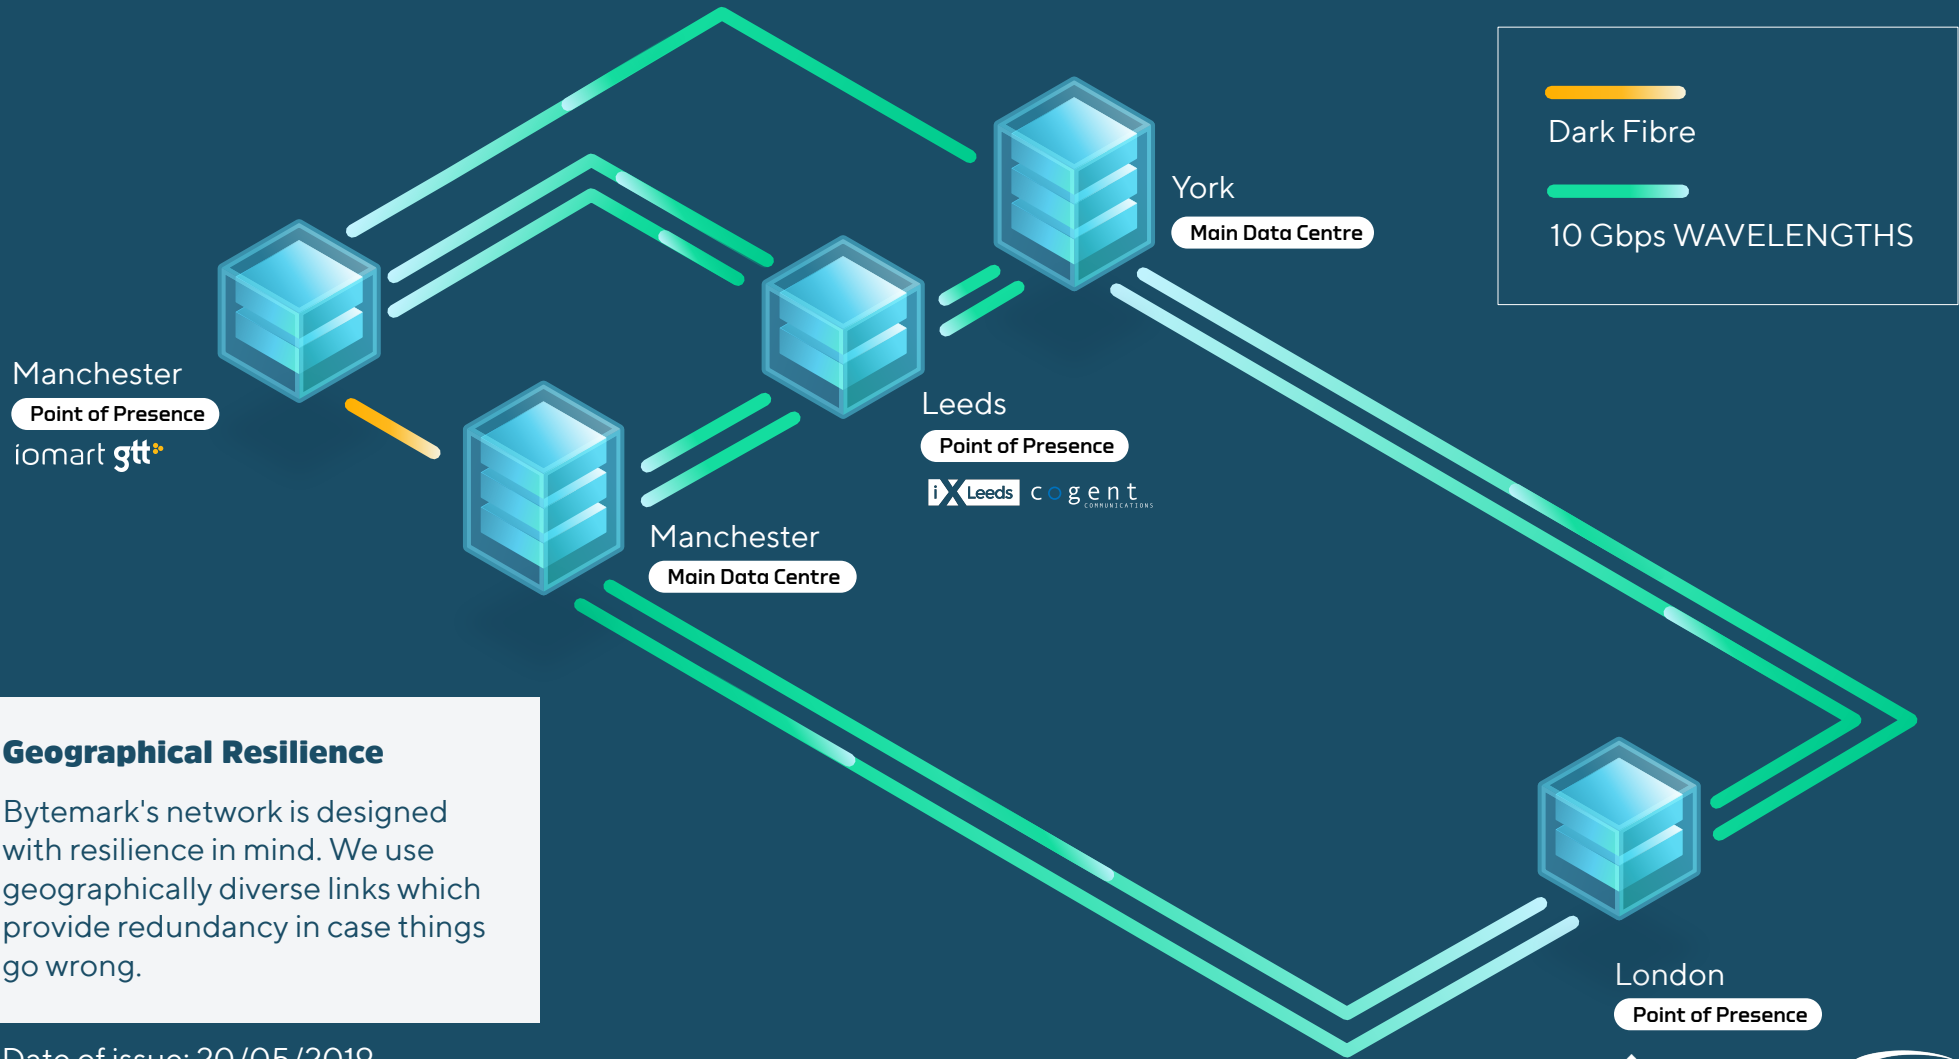

# Bytemark Network Overview

## Geographical Resilience

Bytemark's network is designed with resilience in mind. We use geographically diverse links which provide redundancy in case things go wrong.

Date of issue: 20/05/2019